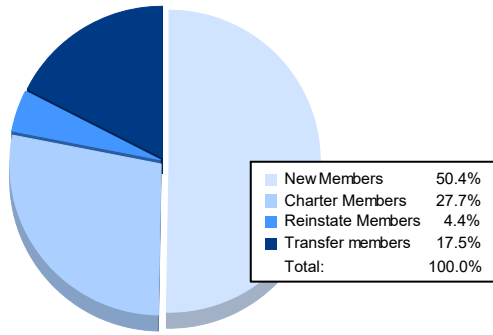

Year	New Clubs	Dropped Clubs	Gain/ Loss Clubs	New Members	Charter Members	Reinstate Members	Transfer Members	Total Member Added	Total Members Dropped	Gain/ Loss Members
2016-2017	0	0	0	117	5	2	2	126	143	-17
2017-2018	1	3	-2	116	20	2	6	144	198	-54
2018-2019	0	2	-2	124	4	8	3	139	212	-73
2019-2020	0	0	0	72	0	9	1	82	108	-26
2020-2021	1	6	-5	69	38	6	24	137	214	-77
<b>Average</b>	<b>0</b>	<b>2</b>	<b>-2</b>	<b>100</b>	<b>13</b>	<b>5</b>	<b>7</b>	<b>126</b>	<b>175</b>	<b>-49</b>

### Membership Composition June 2021 Cumulative

### Gender Composition June 2021 Cumulative