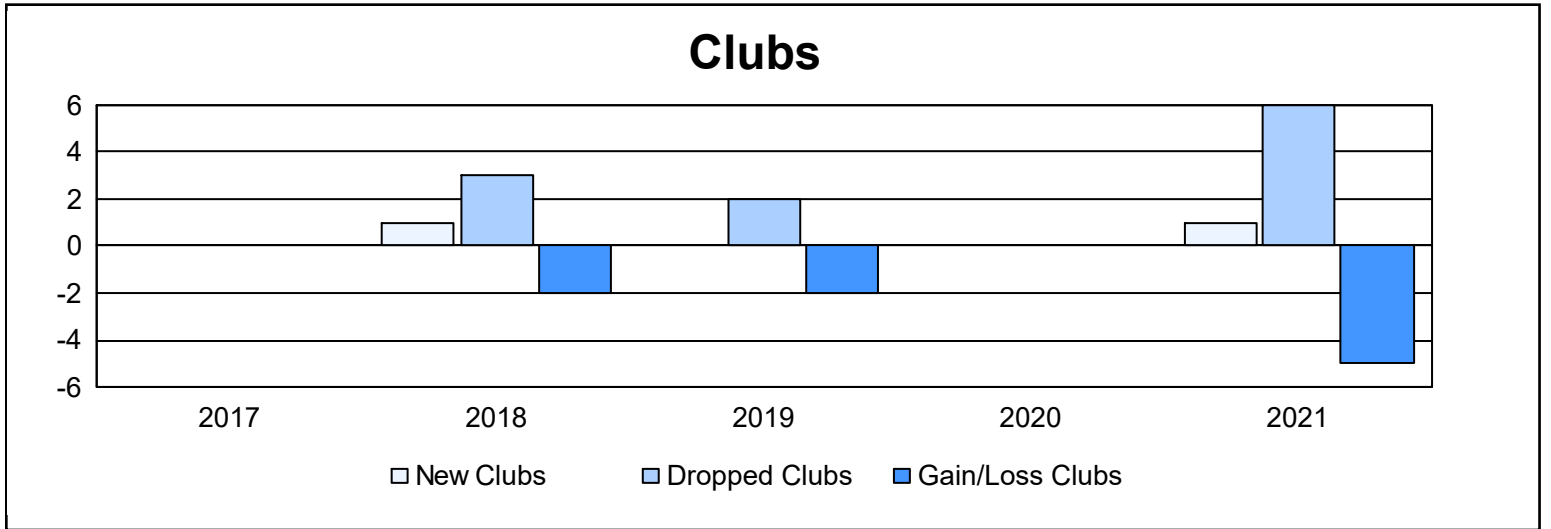

Year	New Clubs	Dropped Clubs	Gain/ Loss Clubs	New Members	Charter Members	Reinstate Members	Transfer Members	Total Member Added	Total Members Dropped	Gain/ Loss Members
2016-2017	0	0	0	117	5	2	2	126	143	-17
2017-2018	1	3	-2	116	20	2	6	144	198	-54
2018-2019	0	2	-2	124	4	8	3	139	212	-73
2019-2020	0	0	0	72	0	9	1	82	108	-26
2020-2021	1	6	-5	69	38	6	24	137	214	-77
<b>Average</b>	<b>0</b>	<b>2</b>	<b>-2</b>	<b>100</b>	<b>13</b>	<b>5</b>	<b>7</b>	<b>126</b>	<b>175</b>	<b>-49</b>

### Membership Composition June 2021 Cumulative