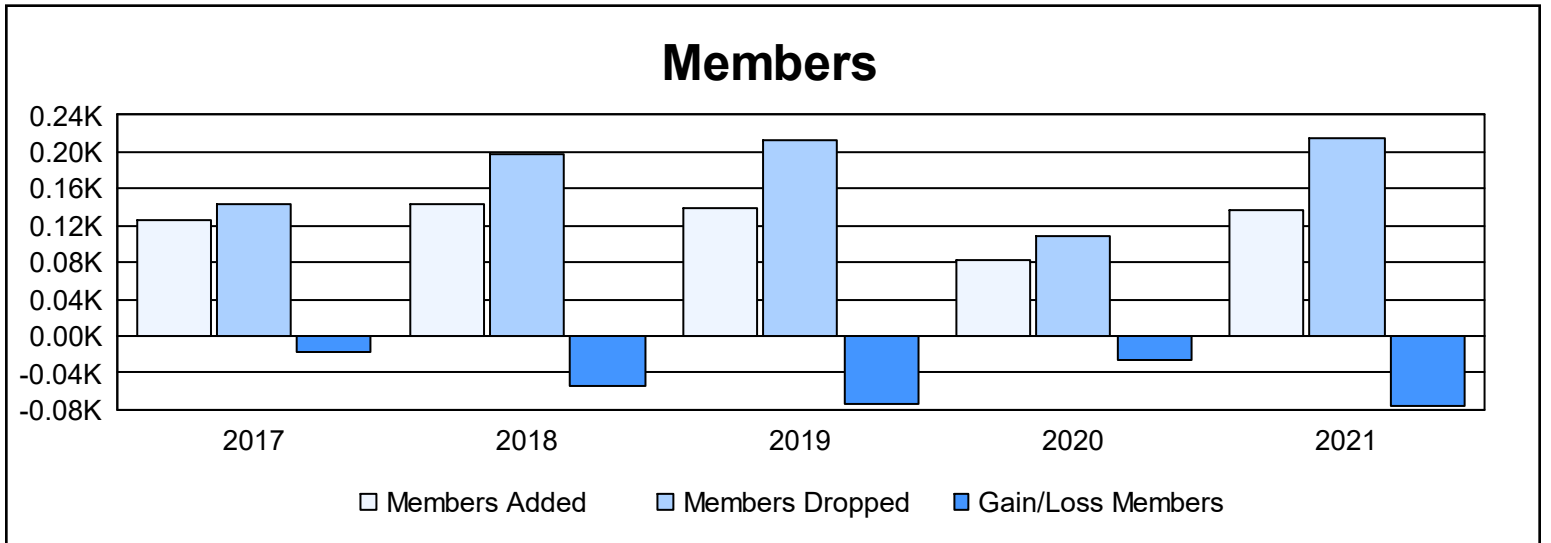

Year	New Clubs	Dropped Clubs	Gain/ Loss Clubs	New Members	Charter Members	Reinstate Members	Transfer Members	Total Member Added	Total Members Dropped	Gain/ Loss Members
2016-2017	0	0	0	117	5	2	2	126	143	-17
2017-2018	1	3	-2	116	20	2	6	144	198	-54
2018-2019	0	2	-2	124	4	8	3	139	212	-73
2019-2020	0	0	0	72	0	9	1	82	108	-26
2020-2021	1	6	-5	69	38	6	24	137	214	-77
<b>Average</b>	<b>0</b>	<b>2</b>	<b>-2</b>	<b>100</b>	<b>13</b>	<b>5</b>	<b>7</b>	<b>126</b>	<b>175</b>	<b>-49</b>

### Membership Composition June 2021 Cumulative